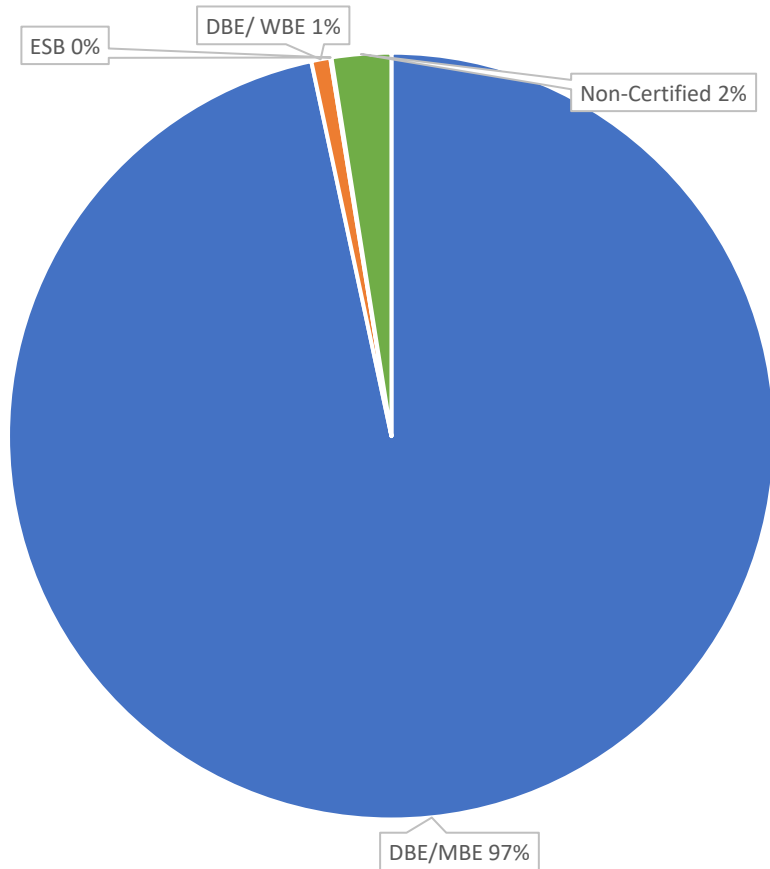

Labor Management Community Oversight Committee (LMCOC)
 January 2024 Monthly Report
USPS P&DC Demolition
 Business Equity

Broadway Corridor

DMWBESDV Contracted Amount by Certification

Total \$\$ by Race/Ethnicity

Paid to date by Race/Ethnicity

■ Amount Paid ■ Amount Left